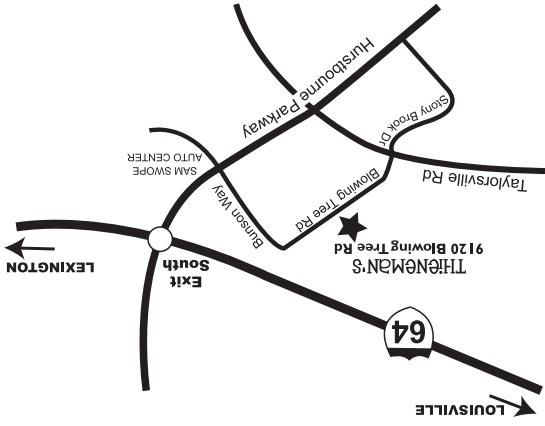

To register for classes call us at 491-6305.

GIFT CERTIFICATES What a great idea!

DRIVING DIRECTIONS
 From I-64 East:
 Take I-64 East to Hurstbourne Parkway
 Exit South. Across from Sam Swope Auto
 turn right on Bunson Way. Drive .5 mile
 down Bunson Way. Turn left at Thieneman's
 driveway. Look for the big yellow farmhouse
 on the right.
From Taylorville Road:
 From Taylorville Road turn on Blowing
 Tree Road (located at the stoplight west
 of Hurstbourne Parkway, Speedway gas
 station on the corner). Stay on Blowing Tree
 Road, along a one lane road and through 1
 stop sign. Thieneman's is on the left at the
 end of Blowing Tree Road. Look for the big
 yellow farmhouse on the left.