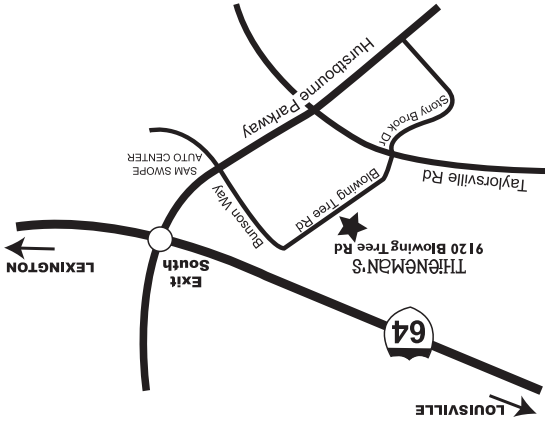

Legend: *On her way to Bethlehem, the Virgin Mary threw her cape over a rosemary bush and the white flowers turned forever blue.*

THIENEMAN'S Fall Class Schedule

- Oct 29 **Bookbinding: Create a Journal**
- Nov 2 Stitch a handmade book to use as a garden journal, album or very special scrapbook.
Amanda Leake (Cost: \$25) 9 A.M.-12 P.M.
- Nov 5 **Pinch Pots**
- Nov 9 Another way for gardeners to get mud on their hands! Make a coffee mug, a tea bowl, a Christmas luminary, or your own unique gift from earthen ware clay. Trust us- this will be fun!
Peggy Thieneman (Cost: \$15) 10 A.M.-12 P.M.
- Nov 13 **Scented Holiday Gifts**
- Nov 16 Mmmm, smells wonderful! Treat your friends (and yourself) to handmade herbal goodies.
Julie Hartwein (Cost: \$25) 10 A.M.-12 P.M.
- Nov 19 **Make a Dried Flower Wreath**
- Nov 23 Just in time for Thanksgiving! Red, gold and orange leaves with soft yellow yarrow - pretty!
Peggy Thieneman (Cost: \$25) 10 A.M.-12 P.M.
- Nov 30 **Holiday Open House**
You're invited! Decorate greenery and make a Moravian star. Hot cider & cookies. Bring a friend! 10 A.M.-3 P.M.
- Dec 3 **Painted Terra-cotta Pots**
- Dec 7 Play Martha with a paint brush!
(Cost: \$10/pot) walk-in throughout the day

To register for classes call us at 491-6305.

GIFT CERTIFICATES What a great idea!

DRIVING DIRECTIONS
 From I-64 East:
 Take I-64 East to Hurstbourne Parkway
 Exit South. Across from Sam Swope Auto
 turn right on Bunson Way. Drive .5 mile
 down Bunson Way. Turn left at Thieneman's
 driveway. Look for the big yellow farmhouse
 on the right.
From Taylorville Road:
 From Taylorville Road turn on Blowing
 Tree Road (located at the stoplight west
 of Hurstbourne Parkway, Speedway gas
 station on the corner). Stay on Blowing Tree
 Road, along a one lane road and through 1
 stop sign. Thieneman's is on the left at the
 end of Blowing Tree Road. Look for the big
 yellow farmhouse on the left.